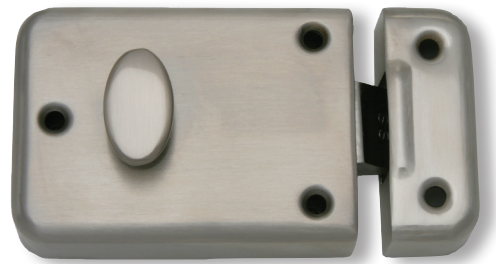

Nightlatch

Locks & latches

The Legge 454 Series Nightlatches are a stainless steel, rim mounted lock designed primarily for outward opening cupboards and duct doors in commercial applications.

Features

- Opened by key outside when installed with rim cylinder and turn snib inside
- Supplied with surface mounted strike plates for open out applications
- Cylinder sold separately

Warranties	
Mechanical	10 years
Finish	allegion.co.nz/finisheswarranty

Specification guide

Model	Finish
Nightlatch454	Satin stainless steel SSS

1. Model
Select the desired model 454
2. Finish
Select the desired finish 454SSS

Legge 454 Nightlatch

Specifications

Door type	Timber
Door thickness	32mm to 45mm
Lock case	Stainless steel
Bolt	Stainless steel Bolts are reversible
Strike plate	Satin stainless steel
Backsets	60mm
Key cylinder	Schlage E6 pin keyway optional Schlage Everest D keyway optional

Legge 454 Nightlatch accessories

Rim cylinder

Finish: Satin chrome plate