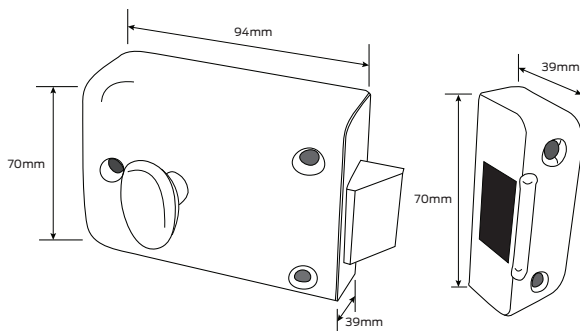

Legge 454 Nightlatch

Specifications

Door type	Timber
Door thickness	32mm to 45mm
Lock case	Stainless steel
Bolt	Stainless steel Bolts are reversible
Strike plate	Satin stainless steel
Backsets	60mm
Key cylinder	Schlage E6 pin keyway optional Schlage Everest D keyway optional